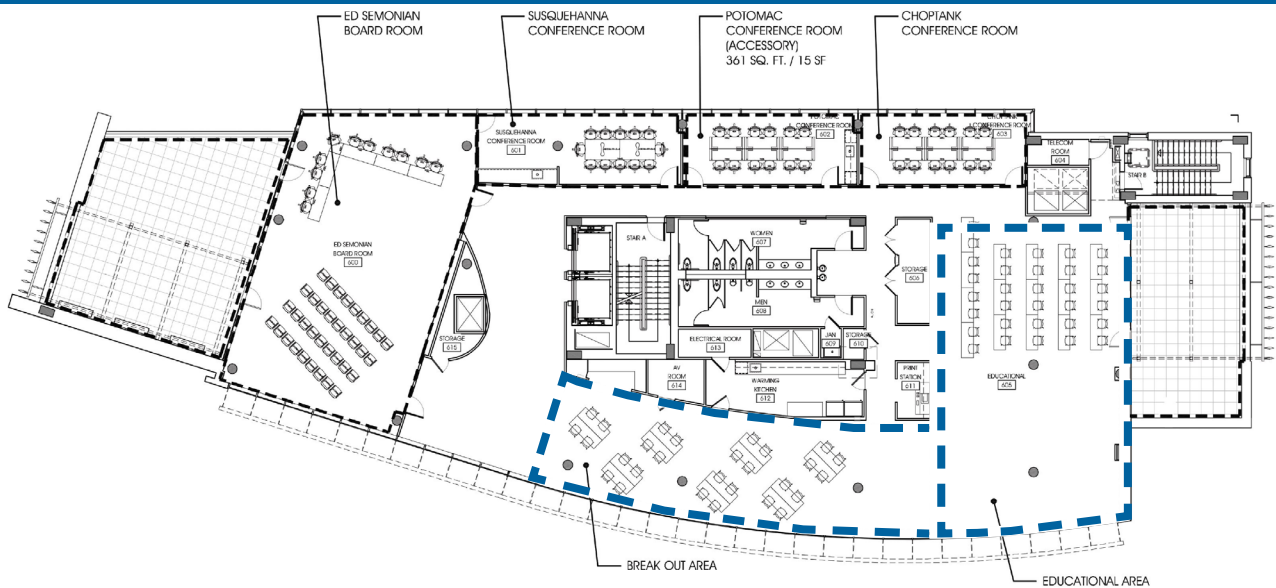

Educational and Break Out Areas

To request a room, visit alexrenew.com/visit-us/reserve-community-space
For more information, call (703) 721-3500.
1800 Limerick St. Alexandria, VA 22314